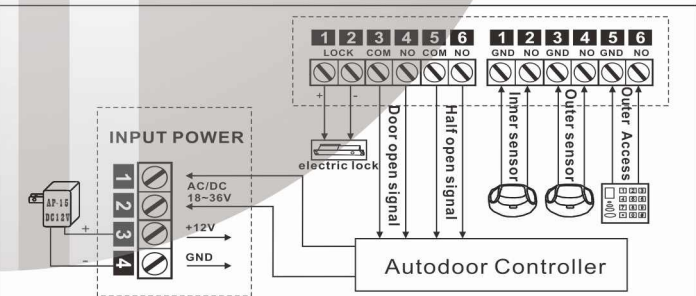

YLI ELECTRONIC

Five-range LCD KEY Switch

Model: YAD-140FS

4 Function

AUTO

Internal and external probe are effective. Working hours with normal business

EXIT

External probe is lose effectiveness and electric lock locked automatically while external access controller and internal probe are available. Only insider can get in by swiping card. Internal probe is effective, people can get out. Be used for clearing up a gathering place.

PARTIAL

External and internal probes are effective. Door maintains half-open and shut back. Working hours with normal business.

LOCK

All probe and access controller are lose effectiveness. electric lock locked automatically. People inside and outside can not enter in. Be used for preventing thieves at night or on holidays periods.

OPEN

All probe and access controller are lose effectiveness. Door keeps fully open. For emergency using.

5 Language

Chinese English

6 Wiring

Note: When input voltage is DC12V, Please connect into POWER terminal 3 and 4. (as picture shown)

7 Parameters

Input Power	AC/DC18V~36V
Mechanical working life	over 75000 times
Functions	5 ranges
Display Screen	TFT34×25mm
Dimension	92×92×46mm
Hole Dimension	85×85×43mm

1 Safety Instruction

! Thanks for your purchasing, please refer to the following before using.