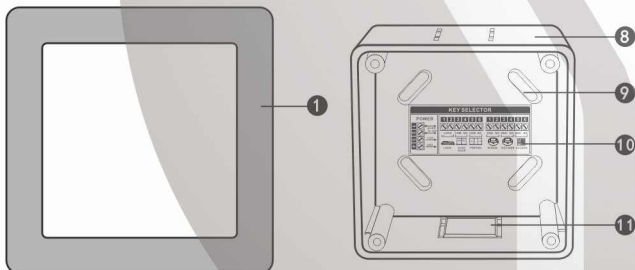

OPEN

All probe and access controller are lose effectiveness. Door keeps fully open. For emergency using.

5 Language

Chinese English

6 Wiring

Note: When input voltage is DC12V, Please connect into POWER terminal 3 and 4. (as picture shown)

7 Parameters

Input Power	AC/DC18V~36V
Mechanical working life	over 75000 times
Functions	5 ranges
Display Screen	TFT34×25mm
Dimension	92×92×46mm
Hole Dimension	85×85×43mm

1 Safety Instruction

! Thanks for your purchasing, please refer to the following before using.

2 Overview

- 1 stainless steel panel
- 2 fixing screw×4pcs(bottom)
- 3 fixing magnet×4pcs (Panel)
- 4 main panel
- 5 LCD Screen
- 6 function key
- 7 hole for cover remove
- 8 bottom cap
- 9 fixing screw×4pcs
- 10 wiring label
- 11 The punch line×3pcs